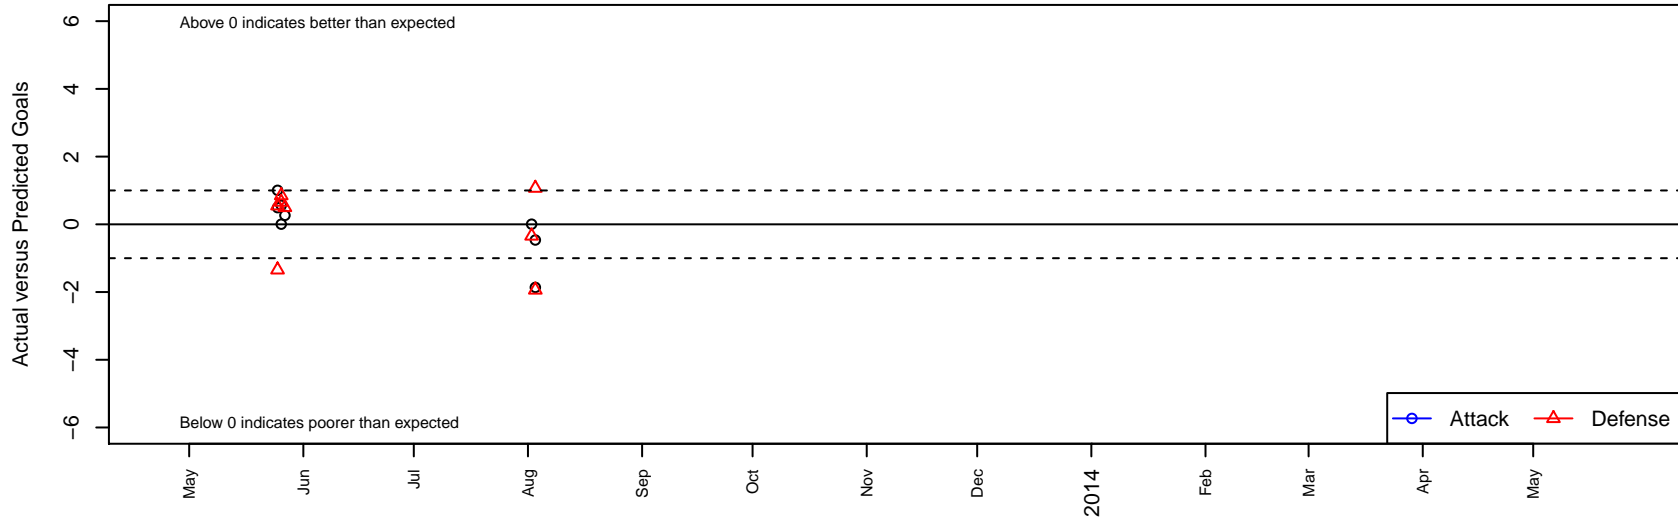

Red Bluff Blast Xplosion G02

, CAN
 G02 total strength=265
 attack=0.22 defense=0.11
 alt names used:
 RBYS Blast Xplosion
 RED BLUFF YOUTH SOCCER BLAST XPLSIC

Venues played:
 Rogue Memorial GU10 8v8
 Bend Premier Cup 8v8 Gold U11

Red Bluff Blast Xplosion G02
 Dots are actual minus expected GF (blue circles) and GA (red triangles).
 Blue line is smoothed change in attack strength. Red is smoothed change in defense strength.

	date	home		away		venue	pred.home	pred.away
622	2013-08-03	Red Bluff Blast Xplosion G02	0	Bend FC Timbers Baldys Blaze G02	2	Bend Premier Cup 8v8 Gold U11	1.86	3.07
624	2013-08-03	Red Bluff Blast Xplosion G02	0	ISC Gunners A G02	6	Bend Premier Cup 8v8 Gold U11	0.46	4.06
596	2013-08-02	Red Bluff Blast Xplosion G02	1	Ashland SC Supernova G02	3	Bend Premier Cup 8v8 Gold U11	0.99	2.66
21	2013-05-27	Rogue Valley Timbers Black G03	2	Red Bluff Blast Xplosion G02	3	Rogue Memorial GU10 8v8	2.50	2.73
14	2013-05-26	Red Bluff Blast Xplosion G02	3	Rogue Valley Timbers Red G03	2	Rogue Memorial GU10 8v8	2.44	2.85
17	2013-05-26	Ashland SC Supernova G02	2	Red Bluff Blast Xplosion G02	1	Rogue Memorial GU10 8v8	2.66	0.99
3	2013-05-25	SSSC Lady Jaguars G03	1	Red Bluff Blast Xplosion G02	2	Rogue Memorial GU10 8v8	1.55	1.51
8	2013-05-25	Ashland SC Supernova G02	4	Red Bluff Blast Xplosion G02	2	Rogue Memorial GU10 8v8	2.66	0.99